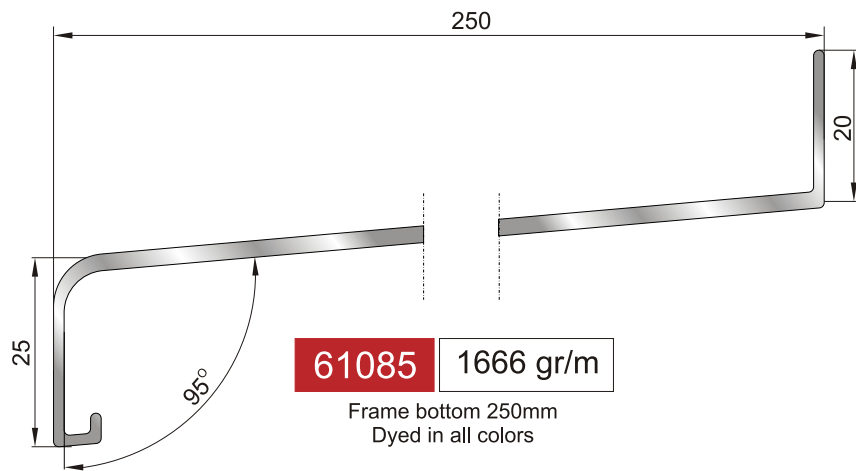

Adjoining frame bottom 90mm  
Dyed in all colors

Adjoining frame bottom 105mm  
Dyed in all colors

Adjoining frame bottom 120mm  
Dyed in all colors

Adjoining frame bottom 135mm  
Dyed in all colors

# profiles frame bottoms

**60150**  
Adjoining frame  
bottom 150mm  
Dyed in all colors

**60165**  
Adjoining frame  
bottom 165mm  
Dyed in all colors

**60180**  
Adjoining frame  
bottom 180mm  
Dyed in all colors

# profiles frame bottoms

**61085** 1666 gr/m

Frame bottom 250mm  
Dyed in all colors

**60250**

Adjoining frame  
bottom 250mm  
Dyed in all colors

**61185** 1791 gr/m

Frame bottom 280mm  
Dyed in all colors

**60280**

Adjoining frame  
bottom 280mm  
Dyed in all colors

**61195** 1989 gr/m

Frame bottom 300mm  
Dyed in all colors

**60300**

Adjoining frame  
bottom 300mm  
Dyed in all colors

**61145** 2005 gr/m

Frame bottom 320mm  
Dyed in all colors