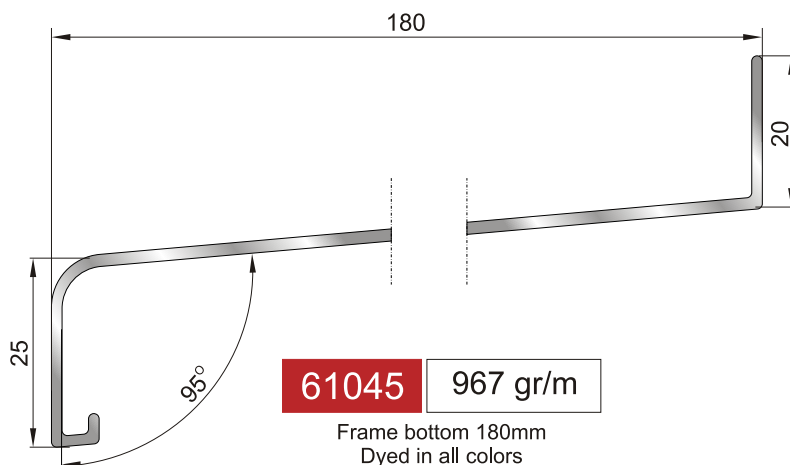

Adjoining frame bottom 90mm  
Dyed in all colors

Adjoining frame bottom 105mm  
Dyed in all colors

Adjoining frame bottom 120mm  
Dyed in all colors

Adjoining frame bottom 135mm  
Dyed in all colors

# profiles frame bottoms

**60150**  
Adjoining frame  
bottom 150mm  
Dyed in all colors

**60165**  
Adjoining frame  
bottom 165mm  
Dyed in all colors

**60180**  
Adjoining frame  
bottom 180mm  
Dyed in all colors

# profiles frame bottoms

**61085** 1666 gr/m

Frame bottom 250mm  
Dyed in all colors

**60250**

Adjoining frame  
bottom 250mm  
Dyed in all colors

**61185** 1791 gr/m

Frame bottom 280mm  
Dyed in all colors

**60280**

Adjoining frame  
bottom 280mm  
Dyed in all colors

**61195** 1989 gr/m

Frame bottom 300mm  
Dyed in all colors

**60300**

Adjoining frame  
bottom 300mm  
Dyed in all colors

**61145** 2005 gr/m

Frame bottom 320mm  
Dyed in all colors