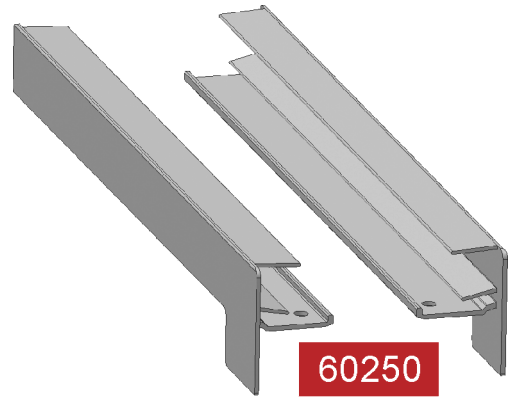

Adjoining frame bottom 90mm  
Dyed in all colors

Adjoining frame bottom 105mm  
Dyed in all colors

Adjoining frame bottom 120mm  
Dyed in all colors

Adjoining frame bottom 135mm  
Dyed in all colors

# profiles frame bottoms

**60150**  
Adjoining frame  
bottom 150mm  
Dyed in all colors

**60165**  
Adjoining frame  
bottom 165mm  
Dyed in all colors

**60180**  
Adjoining frame  
bottom 180mm  
Dyed in all colors

# profiles frame bottoms

**61085** 1666 gr/m

Frame bottom 250mm  
Dyed in all colors

**60250**

Adjoining frame  
bottom 250mm  
Dyed in all colors

**61185** 1791 gr/m

Frame bottom 280mm  
Dyed in all colors