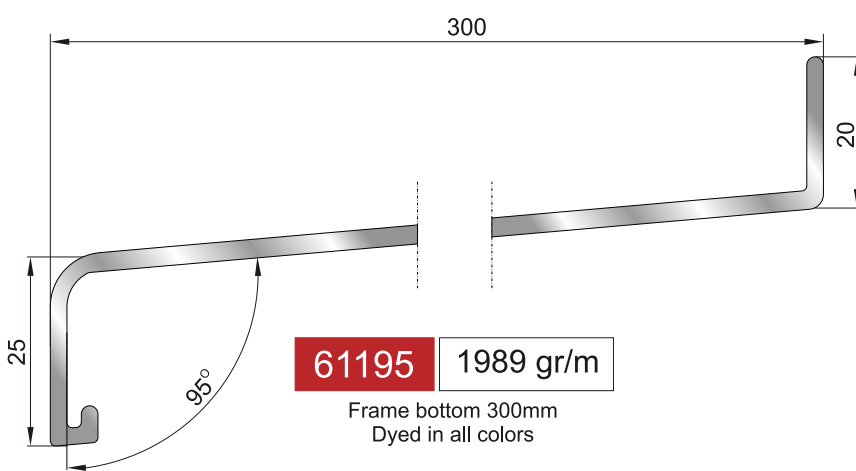

Adjoining frame bottom 90mm  
Dyed in all colors

Adjoining frame bottom 105mm  
Dyed in all colors

Adjoining frame bottom 120mm  
Dyed in all colors

Adjoining frame bottom 135mm  
Dyed in all colors

# profiles frame bottoms

**60150**  
Adjoining frame  
bottom 150mm  
Dyed in all colors

**60165**  
Adjoining frame  
bottom 165mm  
Dyed in all colors

**60180**  
Adjoining frame  
bottom 180mm  
Dyed in all colors

# profiles frame bottoms

**61085** 1666 gr/m

Frame bottom 250mm  
Dyed in all colors

**60250**

Adjoining frame  
bottom 250mm  
Dyed in all colors

**61185** 1791 gr/m

Frame bottom 280mm  
Dyed in all colors

**60280**

Adjoining frame  
bottom 280mm  
Dyed in all colors

**61195** 1989 gr/m

Frame bottom 300mm  
Dyed in all colors

**60300**

Adjoining frame  
bottom 300mm  
Dyed in all colors

**61145** 2005 gr/m

Frame bottom 320mm  
Dyed in all colors