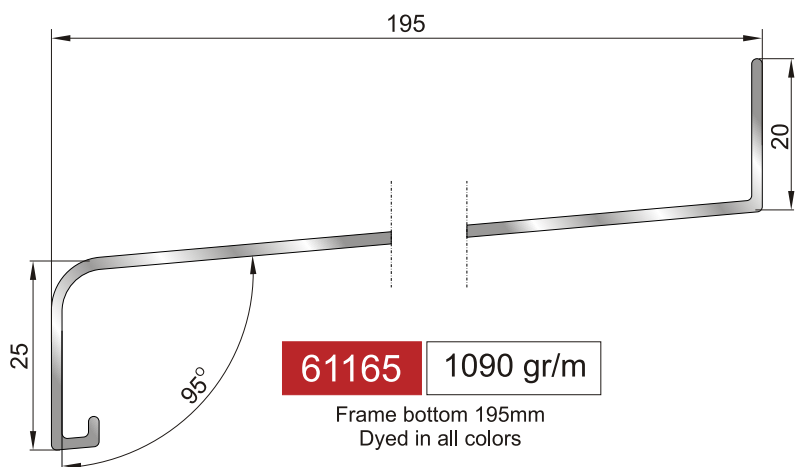

Adjoining frame bottom 90mm  
Dyed in all colors

Adjoining frame bottom 105mm  
Dyed in all colors

Adjoining frame bottom 120mm  
Dyed in all colors

Adjoining frame bottom 135mm  
Dyed in all colors

# profiles frame bottoms

**60150**  
Adjoining frame  
bottom 150mm  
Dyed in all colors

**60165**  
Adjoining frame  
bottom 165mm  
Dyed in all colors

**60180**  
Adjoining frame  
bottom 180mm  
Dyed in all colors

# profiles frame bottoms

**61085** 1666 gr/m

Frame bottom 250mm  
Dyed in all colors

**60250**

Adjoining frame  
bottom 250mm  
Dyed in all colors

**61185** 1791 gr/m

Frame bottom 280mm  
Dyed in all colors

**60280**

Adjoining frame  
bottom 280mm  
Dyed in all colors

**61195** 1989 gr/m

Frame bottom 300mm  
Dyed in all colors

**60300**

Adjoining frame  
bottom 300mm  
Dyed in all colors

**61145** 2005 gr/m

Frame bottom 320mm  
Dyed in all colors