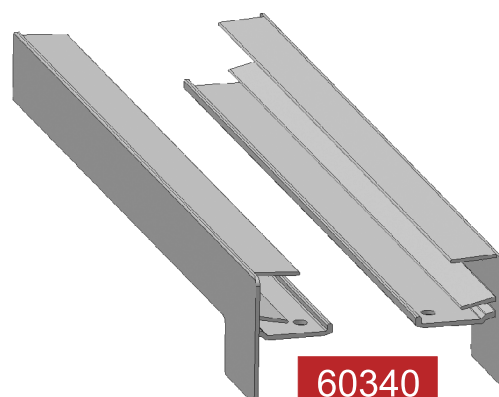

# profiles frame bottoms

**61085** 1666 gr/m

Frame bottom 250mm  
Dyed in all colors

**60250**

Adjoining frame  
bottom 250mm  
Dyed in all colors

**61185** 1791 gr/m

Frame bottom 280mm  
Dyed in all colors

**60280**

Adjoining frame  
bottom 280mm  
Dyed in all colors

**61195** 1989 gr/m

Frame bottom 300mm  
Dyed in all colors

**60300**

Adjoining frame  
bottom 300mm  
Dyed in all colors

**61145** 2005 gr/m

Frame bottom 320mm  
Dyed in all colors

**60320**

Adjoining frame  
bottom 320mm  
Dyed in all colors

**61205** 2320 gr/m

Frame bottom 340mm  
Dyed in all colors

**60340**

Adjoining frame  
bottom 340mm  
Dyed in all colors

**61215** 2654 gr/m

Frame bottom 360mm  
Dyed in all colors