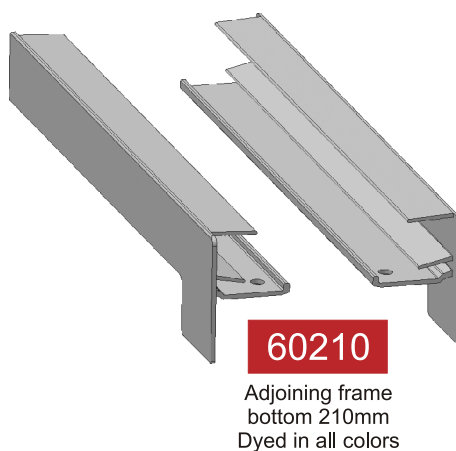

Adjoining frame bottom 90mm  
Dyed in all colors

Adjoining frame bottom 105mm  
Dyed in all colors

Adjoining frame bottom 120mm  
Dyed in all colors

Adjoining frame bottom 135mm  
Dyed in all colors

# profiles frame bottoms

**60150**  
Adjoining frame  
bottom 150mm  
Dyed in all colors

**60165**  
Adjoining frame  
bottom 165mm  
Dyed in all colors

**60180**  
Adjoining frame  
bottom 180mm  
Dyed in all colors

# profiles frame bottoms

**61085** 1666 gr/m

Frame bottom 250mm  
Dyed in all colors

**60250**

Adjoining frame  
bottom 250mm  
Dyed in all colors

**61185** 1791 gr/m

Frame bottom 280mm  
Dyed in all colors

**60280**

Adjoining frame  
bottom 280mm  
Dyed in all colors

**61195** 1989 gr/m

Frame bottom 300mm  
Dyed in all colors

**60300**

Adjoining frame  
bottom 300mm  
Dyed in all colors

**61145** 2005 gr/m

Frame bottom 320mm  
Dyed in all colors