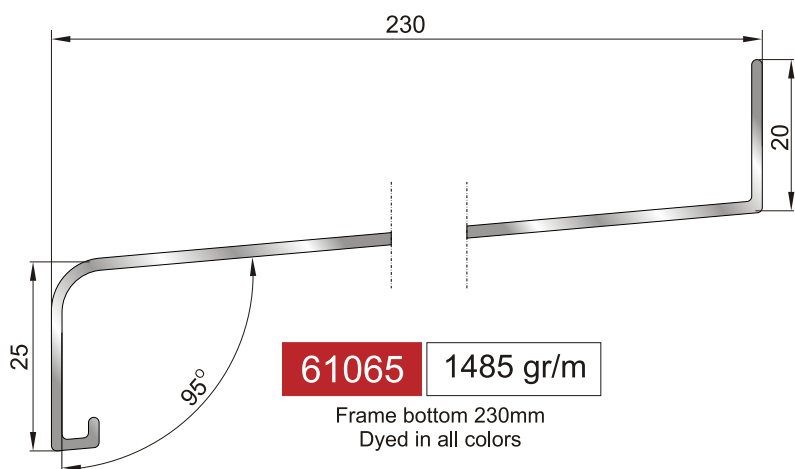

Adjoining frame bottom 90mm  
Dyed in all colors

Adjoining frame bottom 105mm  
Dyed in all colors

Adjoining frame bottom 120mm  
Dyed in all colors

Adjoining frame bottom 135mm  
Dyed in all colors

# profiles frame bottoms

**60150**  
Adjoining frame  
bottom 150mm  
Dyed in all colors

**60165**  
Adjoining frame  
bottom 165mm  
Dyed in all colors

**60180**  
Adjoining frame  
bottom 180mm  
Dyed in all colors

# profiles frame bottoms

**61085** 1666 gr/m

Frame bottom 250mm  
Dyed in all colors

**60250**

Adjoining frame  
bottom 250mm  
Dyed in all colors

**61185** 1791 gr/m

Frame bottom 280mm  
Dyed in all colors

**60280**

Adjoining frame  
bottom 280mm  
Dyed in all colors

**61195** 1989 gr/m

Frame bottom 300mm  
Dyed in all colors

**60300**

Adjoining frame  
bottom 300mm  
Dyed in all colors

**61145** 2005 gr/m

Frame bottom 320mm  
Dyed in all colors