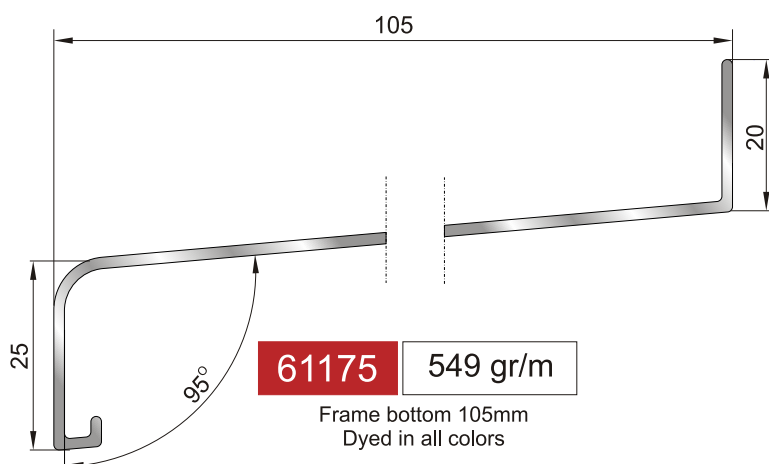

Adjoining frame bottom 90mm  
Dyed in all colors

Adjoining frame bottom 105mm  
Dyed in all colors

Adjoining frame bottom 120mm  
Dyed in all colors

Adjoining frame bottom 135mm  
Dyed in all colors

# profiles frame bottoms

**60150**  
Adjoining frame  
bottom 150mm  
Dyed in all colors

**60165**  
Adjoining frame  
bottom 165mm  
Dyed in all colors

**60180**  
Adjoining frame  
bottom 180mm  
Dyed in all colors

# profiles frame bottoms

**61085** 1666 gr/m

Frame bottom 250mm  
Dyed in all colors

**60250**

Adjoining frame  
bottom 250mm  
Dyed in all colors

**61185** 1791 gr/m

Frame bottom 280mm  
Dyed in all colors

**60280**

Adjoining frame  
bottom 280mm  
Dyed in all colors

**61195** 1989 gr/m

Frame bottom 300mm  
Dyed in all colors

**60300**

Adjoining frame  
bottom 300mm  
Dyed in all colors

**61145** 2005 gr/m

Frame bottom 320mm  
Dyed in all colors