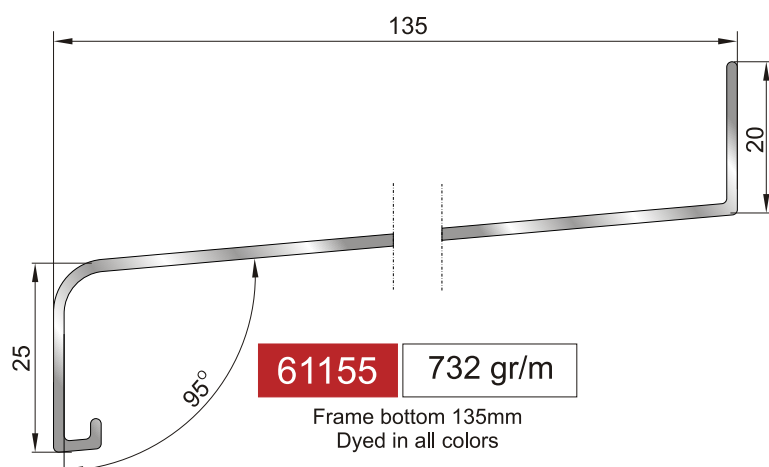

Adjoining frame bottom 90mm  
Dyed in all colors

Adjoining frame bottom 105mm  
Dyed in all colors

Adjoining frame bottom 120mm  
Dyed in all colors

Adjoining frame bottom 135mm  
Dyed in all colors

# profiles frame bottoms

**60150**  
Adjoining frame  
bottom 150mm  
Dyed in all colors

**60165**  
Adjoining frame  
bottom 165mm  
Dyed in all colors

**60180**  
Adjoining frame  
bottom 180mm  
Dyed in all colors

# profiles frame bottoms

**61085** 1666 gr/m

Frame bottom 250mm  
Dyed in all colors

**60250**

Adjoining frame  
bottom 250mm  
Dyed in all colors

**61185** 1791 gr/m

Frame bottom 280mm  
Dyed in all colors

**60280**

Adjoining frame  
bottom 280mm  
Dyed in all colors

**61195** 1989 gr/m

Frame bottom 300mm  
Dyed in all colors

**60300**

Adjoining frame  
bottom 300mm  
Dyed in all colors

**61145** 2005 gr/m

Frame bottom 320mm  
Dyed in all colors