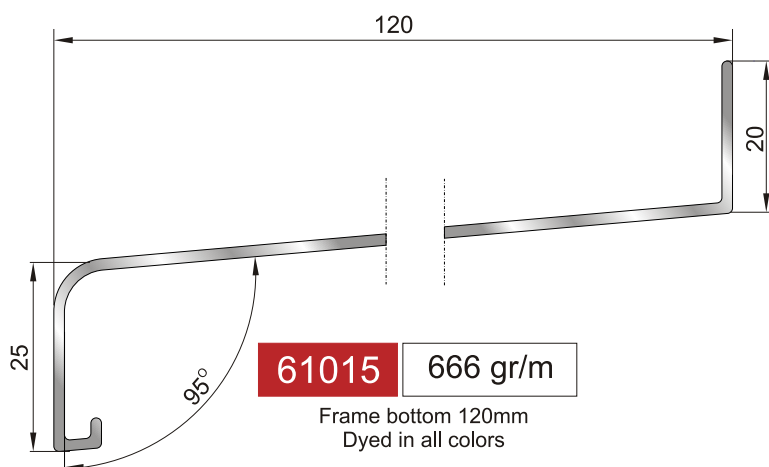

Adjoining frame bottom 90mm  
Dyed in all colors

Adjoining frame bottom 105mm  
Dyed in all colors

Adjoining frame bottom 120mm  
Dyed in all colors

Adjoining frame bottom 135mm  
Dyed in all colors

# profiles frame bottoms

**60150**  
Adjoining frame  
bottom 150mm  
Dyed in all colors

**60165**  
Adjoining frame  
bottom 165mm  
Dyed in all colors

**60180**  
Adjoining frame  
bottom 180mm  
Dyed in all colors

# profiles frame bottoms

**61085** 1666 gr/m

Frame bottom 250mm  
Dyed in all colors

**60250**

Adjoining frame  
bottom 250mm  
Dyed in all colors

**61185** 1791 gr/m

Frame bottom 280mm  
Dyed in all colors

**60280**

Adjoining frame  
bottom 280mm  
Dyed in all colors

**61195** 1989 gr/m

Frame bottom 300mm  
Dyed in all colors

**60300**

Adjoining frame  
bottom 300mm  
Dyed in all colors

**61145** 2005 gr/m

Frame bottom 320mm  
Dyed in all colors