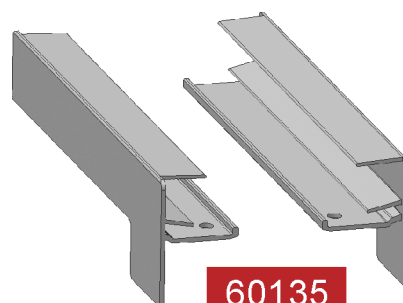

Adjoining frame bottom 90mm  
Dyed in all colors

Adjoining frame bottom 105mm  
Dyed in all colors

Adjoining frame bottom 120mm  
Dyed in all colors

Adjoining frame bottom 135mm  
Dyed in all colors

# profiles frame bottoms

**60150**  
Adjoining frame  
bottom 150mm  
Dyed in all colors

**60165**  
Adjoining frame  
bottom 165mm  
Dyed in all colors

**60180**  
Adjoining frame  
bottom 180mm  
Dyed in all colors

# profiles frame bottoms

**61085** 1666 gr/m

Frame bottom 250mm  
Dyed in all colors

**60250**

Adjoining frame  
bottom 250mm  
Dyed in all colors

**61185** 1791 gr/m

Frame bottom 280mm  
Dyed in all colors