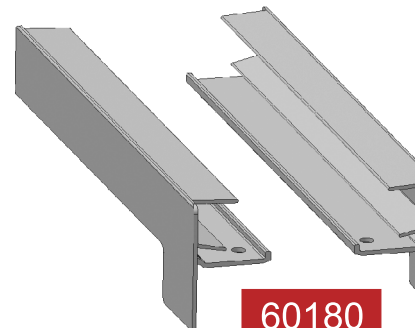

Adjoining frame bottom 90mm  
Dyed in all colors

Adjoining frame bottom 105mm  
Dyed in all colors

Adjoining frame bottom 120mm  
Dyed in all colors

Adjoining frame bottom 135mm  
Dyed in all colors

# profiles frame bottoms

**60150**  
Adjoining frame  
bottom 150mm  
Dyed in all colors

**60165**  
Adjoining frame  
bottom 165mm  
Dyed in all colors

**60180**  
Adjoining frame  
bottom 180mm  
Dyed in all colors

# profiles frame bottoms

**61085** 1666 gr/m

Frame bottom 250mm  
Dyed in all colors

**60250**

Adjoining frame  
bottom 250mm  
Dyed in all colors

**61185** 1791 gr/m

Frame bottom 280mm  
Dyed in all colors