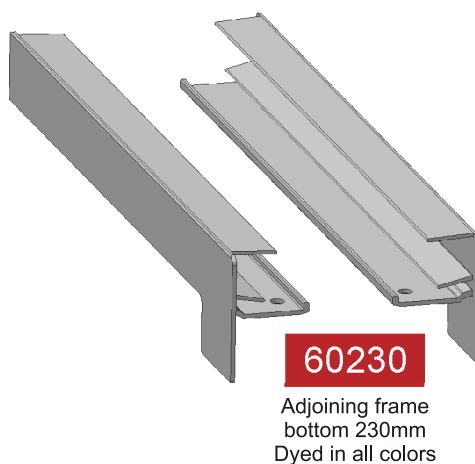

Adjoining frame bottom 90mm  
Dyed in all colors

Adjoining frame bottom 105mm  
Dyed in all colors

Adjoining frame bottom 120mm  
Dyed in all colors

Adjoining frame bottom 135mm  
Dyed in all colors

# profiles frame bottoms

**60150**  
Adjoining frame  
bottom 150mm  
Dyed in all colors

**60165**  
Adjoining frame  
bottom 165mm  
Dyed in all colors

**60180**  
Adjoining frame  
bottom 180mm  
Dyed in all colors

# profiles frame bottoms

**61085** 1666 gr/m

Frame bottom 250mm  
Dyed in all colors

**60250**

Adjoining frame  
bottom 250mm  
Dyed in all colors

**61185** 1791 gr/m

Frame bottom 280mm  
Dyed in all colors

**60280**

Adjoining frame  
bottom 280mm  
Dyed in all colors

**61195** 1989 gr/m

Frame bottom 300mm  
Dyed in all colors

**60300**

Adjoining frame  
bottom 300mm  
Dyed in all colors

**61145** 2005 gr/m

Frame bottom 320mm  
Dyed in all colors