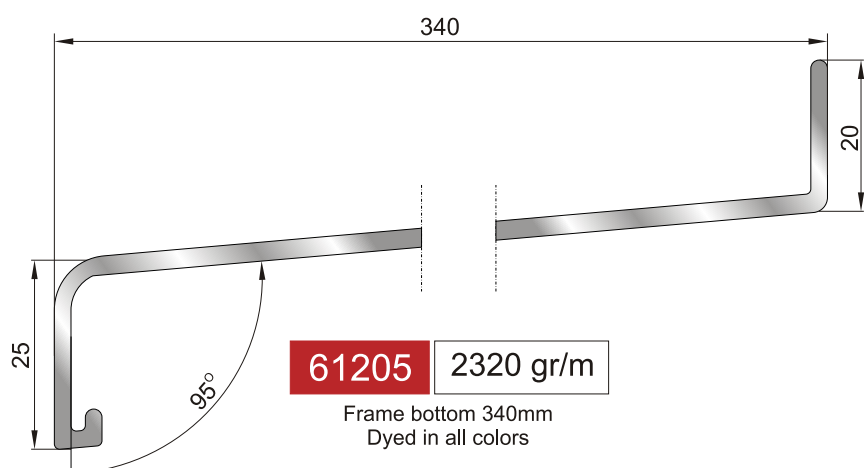

# profiles frame bottoms

**60150**  
Adjoining frame  
bottom 150mm  
Dyed in all colors

**60165**  
Adjoining frame  
bottom 165mm  
Dyed in all colors

**60180**  
Adjoining frame  
bottom 180mm  
Dyed in all colors

# profiles frame bottoms

**61085** 1666 gr/m

Frame bottom 250mm  
Dyed in all colors

**60250**

Adjoining frame  
bottom 250mm  
Dyed in all colors

**61185** 1791 gr/m

Frame bottom 280mm  
Dyed in all colors

**60280**

Adjoining frame  
bottom 280mm  
Dyed in all colors

**61195** 1989 gr/m

Frame bottom 300mm  
Dyed in all colors

**60300**

Adjoining frame  
bottom 300mm  
Dyed in all colors

**61145** 2005 gr/m

Frame bottom 320mm  
Dyed in all colors

**60320**

Adjoining frame  
bottom 320mm  
Dyed in all colors

**61205** 2320 gr/m

Frame bottom 340mm  
Dyed in all colors

**60340**

Adjoining frame  
bottom 340mm  
Dyed in all colors

**61215** 2654 gr/m

Frame bottom 360mm  
Dyed in all colors