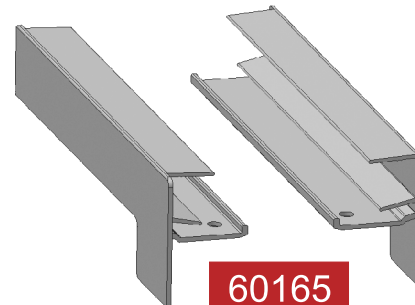

Adjoining frame bottom 90mm  
Dyed in all colors

Adjoining frame bottom 105mm  
Dyed in all colors

Adjoining frame bottom 120mm  
Dyed in all colors

Adjoining frame bottom 135mm  
Dyed in all colors

# profiles frame bottoms

**60150**  
Adjoining frame  
bottom 150mm  
Dyed in all colors

**60165**  
Adjoining frame  
bottom 165mm  
Dyed in all colors

**60180**  
Adjoining frame  
bottom 180mm  
Dyed in all colors

# profiles frame bottoms

**61085** 1666 gr/m

Frame bottom 250mm  
Dyed in all colors

**60250**

Adjoining frame  
bottom 250mm  
Dyed in all colors

**61185** 1791 gr/m

Frame bottom 280mm  
Dyed in all colors