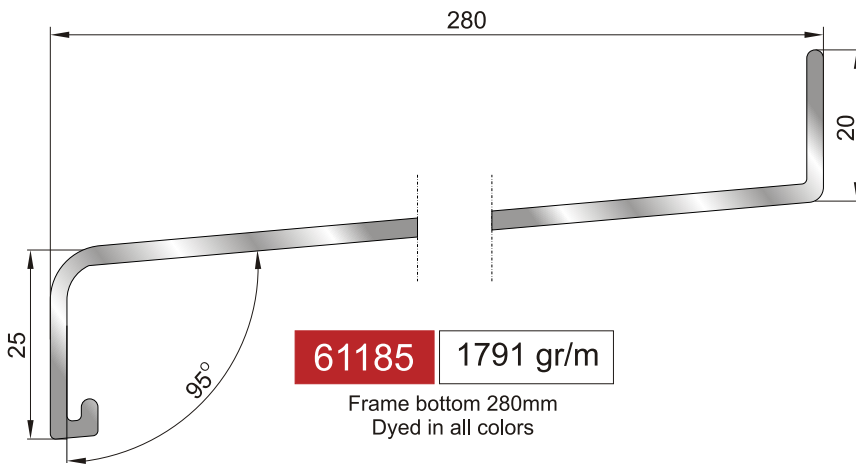

Adjoining frame bottom 90mm  
Dyed in all colors

Adjoining frame bottom 105mm  
Dyed in all colors

Adjoining frame bottom 120mm  
Dyed in all colors

Adjoining frame bottom 135mm  
Dyed in all colors

# profiles frame bottoms

**60150**  
Adjoining frame  
bottom 150mm  
Dyed in all colors

**60165**  
Adjoining frame  
bottom 165mm  
Dyed in all colors

**60180**  
Adjoining frame  
bottom 180mm  
Dyed in all colors

# profiles frame bottoms

**61085** 1666 gr/m

Frame bottom 250mm  
Dyed in all colors

**60250**

Adjoining frame  
bottom 250mm  
Dyed in all colors

**61185** 1791 gr/m

Frame bottom 280mm  
Dyed in all colors

**60280**

Adjoining frame  
bottom 280mm  
Dyed in all colors

**61195** 1989 gr/m

Frame bottom 300mm  
Dyed in all colors

**60300**

Adjoining frame  
bottom 300mm  
Dyed in all colors

**61145** 2005 gr/m

Frame bottom 320mm  
Dyed in all colors