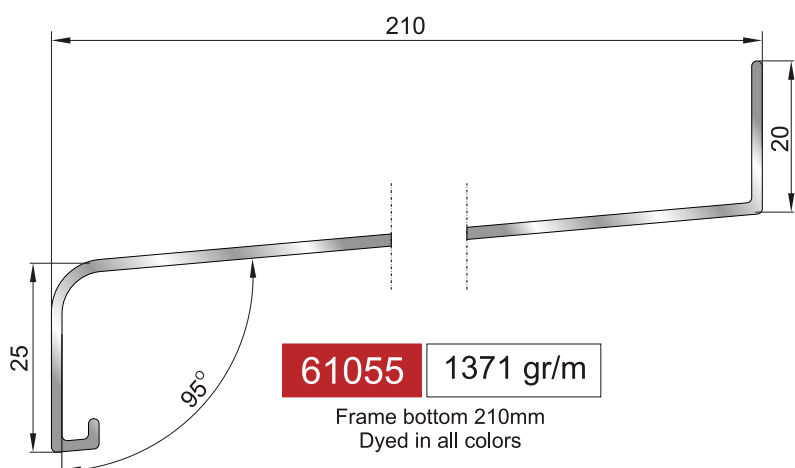

Adjoining frame bottom 90mm  
Dyed in all colors

Adjoining frame bottom 105mm  
Dyed in all colors

Adjoining frame bottom 120mm  
Dyed in all colors

Adjoining frame bottom 135mm  
Dyed in all colors

# profiles frame bottoms

**60150**  
Adjoining frame  
bottom 150mm  
Dyed in all colors

**60165**  
Adjoining frame  
bottom 165mm  
Dyed in all colors

**60180**  
Adjoining frame  
bottom 180mm  
Dyed in all colors

# profiles frame bottoms

**61085** 1666 gr/m

Frame bottom 250mm  
Dyed in all colors

**60250**

Adjoining frame  
bottom 250mm  
Dyed in all colors

**61185** 1791 gr/m

Frame bottom 280mm  
Dyed in all colors

**60280**

Adjoining frame  
bottom 280mm  
Dyed in all colors

**61195** 1989 gr/m

Frame bottom 300mm  
Dyed in all colors

**60300**

Adjoining frame  
bottom 300mm  
Dyed in all colors

**61145** 2005 gr/m

Frame bottom 320mm  
Dyed in all colors