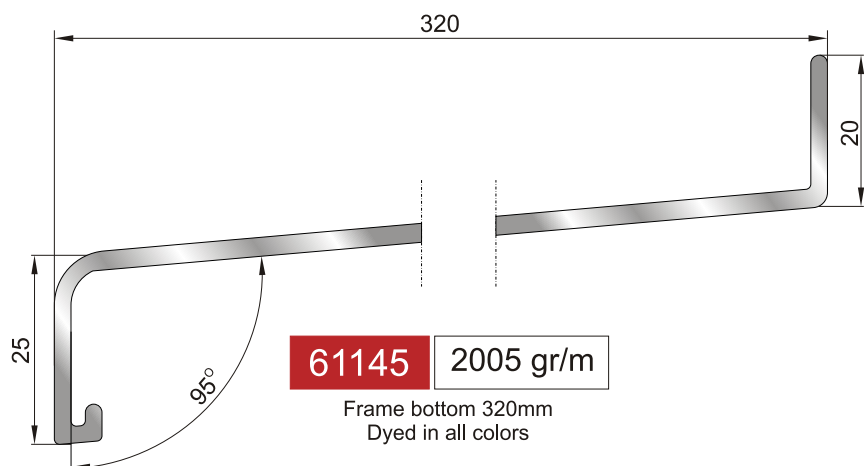

# profiles frame bottoms

**60150**  
Adjoining frame  
bottom 150mm  
Dyed in all colors

**60165**  
Adjoining frame  
bottom 165mm  
Dyed in all colors

**60180**  
Adjoining frame  
bottom 180mm  
Dyed in all colors

# profiles frame bottoms

**61085** 1666 gr/m

Frame bottom 250mm  
Dyed in all colors

**60250**

Adjoining frame  
bottom 250mm  
Dyed in all colors

**61185** 1791 gr/m

Frame bottom 280mm  
Dyed in all colors

**60280**

Adjoining frame  
bottom 280mm  
Dyed in all colors

**61195** 1989 gr/m

Frame bottom 300mm  
Dyed in all colors

**60300**

Adjoining frame  
bottom 300mm  
Dyed in all colors

**61145** 2005 gr/m

Frame bottom 320mm  
Dyed in all colors

**60320**

Adjoining frame  
bottom 320mm  
Dyed in all colors

**61205** 2320 gr/m

Frame bottom 340mm  
Dyed in all colors

**60340**

Adjoining frame  
bottom 340mm  
Dyed in all colors

**61215** 2654 gr/m

Frame bottom 360mm  
Dyed in all colors