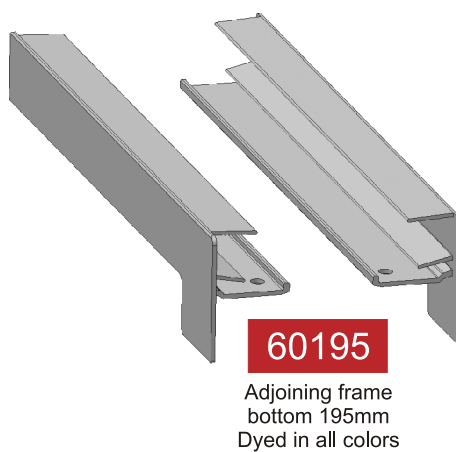

Adjoining frame bottom 90mm  
Dyed in all colors

Adjoining frame bottom 105mm  
Dyed in all colors

Adjoining frame bottom 120mm  
Dyed in all colors

Adjoining frame bottom 135mm  
Dyed in all colors

# profiles frame bottoms

**60150**  
Adjoining frame  
bottom 150mm  
Dyed in all colors

**60165**  
Adjoining frame  
bottom 165mm  
Dyed in all colors

**60180**  
Adjoining frame  
bottom 180mm  
Dyed in all colors

# profiles frame bottoms

**61085** 1666 gr/m

Frame bottom 250mm  
Dyed in all colors

**60250**

Adjoining frame  
bottom 250mm  
Dyed in all colors

**61185** 1791 gr/m

Frame bottom 280mm  
Dyed in all colors

**60280**

Adjoining frame  
bottom 280mm  
Dyed in all colors

**61195** 1989 gr/m

Frame bottom 300mm  
Dyed in all colors

**60300**

Adjoining frame  
bottom 300mm  
Dyed in all colors

**61145** 2005 gr/m

Frame bottom 320mm  
Dyed in all colors