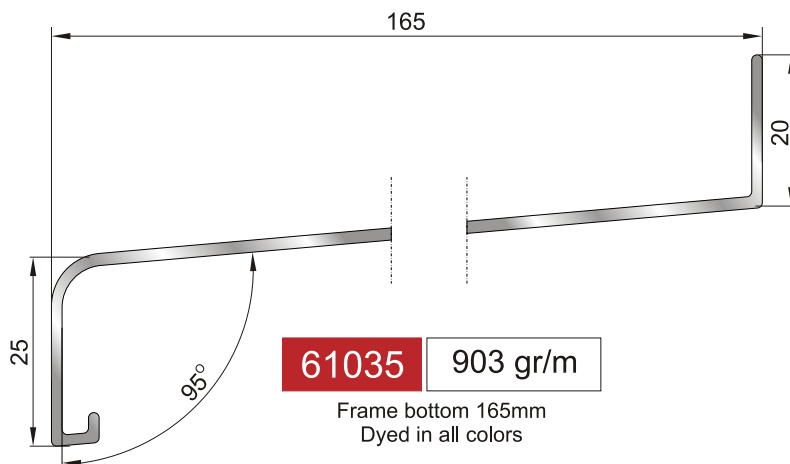

Adjoining frame bottom 90mm  
Dyed in all colors

Adjoining frame bottom 105mm  
Dyed in all colors

Adjoining frame bottom 120mm  
Dyed in all colors

Adjoining frame bottom 135mm  
Dyed in all colors

# profiles frame bottoms

**60150**  
Adjoining frame  
bottom 150mm  
Dyed in all colors

**60165**  
Adjoining frame  
bottom 165mm  
Dyed in all colors

**60180**  
Adjoining frame  
bottom 180mm  
Dyed in all colors

# profiles frame bottoms

**61085** 1666 gr/m

Frame bottom 250mm  
Dyed in all colors

**60250**

Adjoining frame  
bottom 250mm  
Dyed in all colors

**61185** 1791 gr/m

Frame bottom 280mm  
Dyed in all colors

**60280**

Adjoining frame  
bottom 280mm  
Dyed in all colors

**61195** 1989 gr/m

Frame bottom 300mm  
Dyed in all colors

**60300**

Adjoining frame  
bottom 300mm  
Dyed in all colors

**61145** 2005 gr/m

Frame bottom 320mm  
Dyed in all colors