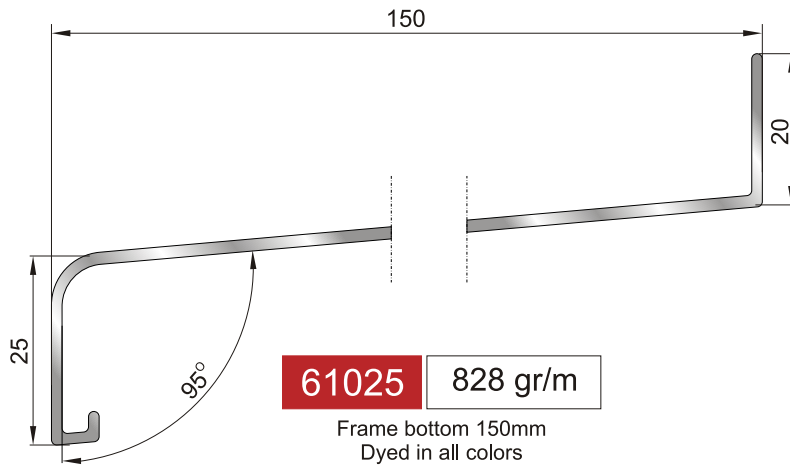

Adjoining frame bottom 90mm  
Dyed in all colors

Adjoining frame bottom 105mm  
Dyed in all colors

Adjoining frame bottom 120mm  
Dyed in all colors

Adjoining frame bottom 135mm  
Dyed in all colors

# profiles frame bottoms

**60150**  
Adjoining frame  
bottom 150mm  
Dyed in all colors

**60165**  
Adjoining frame  
bottom 165mm  
Dyed in all colors

**60180**  
Adjoining frame  
bottom 180mm  
Dyed in all colors

# profiles frame bottoms

**61085** 1666 gr/m

Frame bottom 250mm  
Dyed in all colors

**60250**

Adjoining frame  
bottom 250mm  
Dyed in all colors

**61185** 1791 gr/m

Frame bottom 280mm  
Dyed in all colors

**60280**

Adjoining frame  
bottom 280mm  
Dyed in all colors

**61195** 1989 gr/m

Frame bottom 300mm  
Dyed in all colors

**60300**

Adjoining frame  
bottom 300mm  
Dyed in all colors

**61145** 2005 gr/m

Frame bottom 320mm  
Dyed in all colors