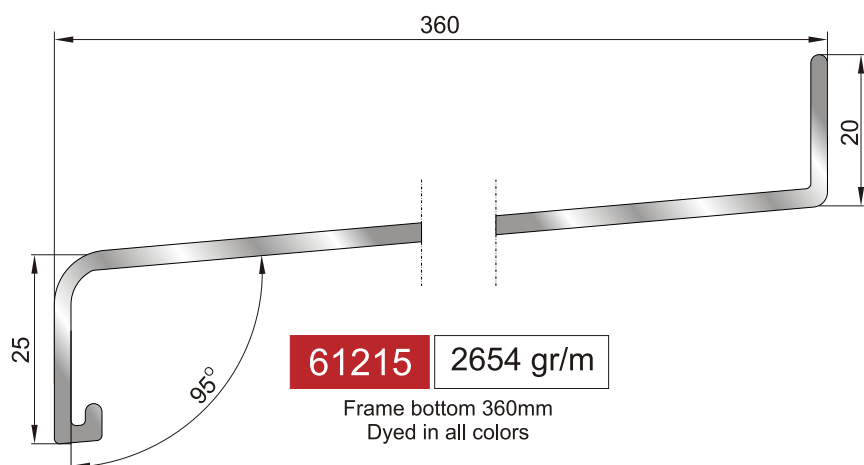

# profiles frame bottoms

**61085** 1666 gr/m

Frame bottom 250mm  
Dyed in all colors

**60250**

Adjoining frame  
bottom 250mm  
Dyed in all colors

**61185** 1791 gr/m

Frame bottom 280mm  
Dyed in all colors

**60280**

Adjoining frame  
bottom 280mm  
Dyed in all colors

**61195** 1989 gr/m

Frame bottom 300mm  
Dyed in all colors

**60300**

Adjoining frame  
bottom 300mm  
Dyed in all colors

**61145** 2005 gr/m

Frame bottom 320mm  
Dyed in all colors

**60320**

Adjoining frame  
bottom 320mm  
Dyed in all colors

**61205** 2320 gr/m

Frame bottom 340mm  
Dyed in all colors

**60340**

Adjoining frame  
bottom 340mm  
Dyed in all colors

**61215** 2654 gr/m

Frame bottom 360mm  
Dyed in all colors

**60360**

Adjoining frame  
bottom 360mm  
Dyed in all colors

N.	Accessory	Art. Nr.	Description
1		39122	Self drilling countersunk head screw 3,9x22
2		70063	Cap for screw coverage White, Black
3		61001	Frame bottom seal gasket