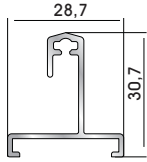

Insect screen muntin
for 94505 insect screen sash profile

94172 W=417gr/m
A=0,245m²/m

Sash hook for 94165 window/balcony door sash profile

94182 W=528gr/m
A=0,278m²/m

Additional profile for 94165 window/balcony door sash profile

94042 W=426gr/m
A=0,252m²/m

Hook
(for 94035 shutter sash profile & 94505 insect screen sash profile)

94052 W=574gr/m
A=0,280m²/m

Additional profile
(for 94035 shutter sash profile & 94505 insect screen sash profile)