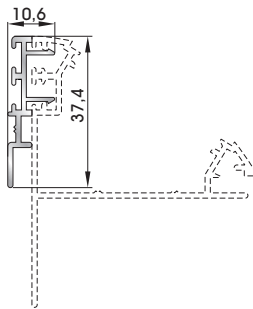

29005 W=294gr/m
A=0,169m²/m

Insect screen single track

29015 W=570gr/m
A=0,325m²/m

Insect screen double track

29035 W=699gr/m
A=0,335m²/m

Insect screen sash
for 29005 & 29015 profiles

52525 W=536gr/m
A=0,156m²/m

Insect screen muntin
for 29035 profile

82412 W=230gr/m
A=0,131m²/m

Cover for casing
Trim 82422

46125 W=271gr/m
A=0,176m²/m

Flat screwing casing trim

82422 W=659gr/m
A=0,371m²/m

Casing trim for built-in
windows/balcony doors
& shutters

82432 W=238gr/m
A=0,145m²/m

Additional profile
for casing trim 82422

46925 W=371gr/m
A=0,223m²/m

Round screwing casing trim

40495 W=691gr/m
A=0,302m²/m

Shutter louver 'traditional'

40465 W=724gr/m
A=0,287m²/m