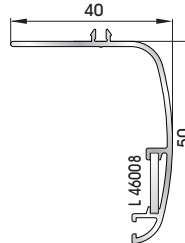

29005 W=294gr/m
A=0,169m²/m

Insect screen single track

29015 W=570gr/m
A=0,325m²/m

Insect screen double track

29035 W=699gr/m
A=0,335m²/m

Insect screen sash
for 29005 & 29015 profiles

52525 W=536gr/m
A=0,156m²/m

Insect screen muntin
for 29035 profile

82412 W=230gr/m
A=0,131m²/m

Cover for casing
Trim 82422

46125 W=271gr/m
A=0,176m²/m

Flat screwing casing trim

82422 W=659gr/m
A=0,371m²/m

Casing trim for built-in
windows/balcony doors
& shutters

82432 W=238gr/m
A=0,145m²/m

Additional profile
for casing trim 82422

46925 W=371gr/m
A=0,223m²/m

Round screwing casing trim

40495 W=691gr/m
A=0,302m²/m

Shutter louver 'traditional'

40465 W=724gr/m
A=0,287m²/m

Shutter louver 'round'

40435 W=786gr/m
A=0,372m²/m

Shutter louver 'canted' (big)

40415 W=794gr/m
A=0,342m²/m

Shutter louver 'canted'

82465 W=482gr/m
A=0,306m²/m

Shutter louver 'S' (big)

82335 W=436gr/m
A=0,272m²/m