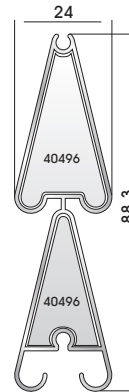

29005 W=294gr/m
A=0,169m²/m

Insect screen single track

29015 W=570gr/m
A=0,325m²/m

Insect screen double track

29035 W=699gr/m
A=0,335m²/m

Insect screen sash
for 29005 & 29015 profiles

52525 W=536gr/m
A=0,156m²/m

Insect screen muntin
for 29035 profile

82412 W=230gr/m
A=0,131m²/m

Cover for casing
Trim 82422

46125 W=271gr/m
A=0,176m²/m

Flat screwing casing trim

82422 W=659gr/m
A=0,371m²/m

Casing trim for built-in
windows/balcony doors
& shutters

82432 W=238gr/m
A=0,145m²/m

Additional profile
for casing trim 82422

46925 W=371gr/m
A=0,223m²/m

Round screwing casing trim

40495 W=691gr/m
A=0,302m²/m

Shutter louver 'traditional'

40465 W=724gr/m
A=0,287m²/m

Shutter louver 'round'

40435 W=786gr/m
A=0,372m²/m

Shutter louver 'canted' (big)

40415 W=794gr/m
A=0,342m²/m

Shutter louver 'canted'

82465 W=482gr/m
A=0,306m²/m

Shutter louver 'S' (big)

82335 W=436gr/m
A=0,272m²/m