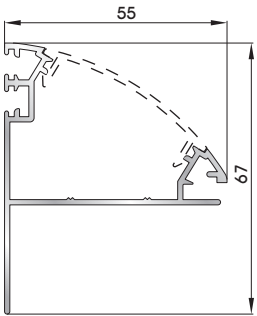

29005 W=294gr/m
A=0,169m²/m

Insect screen single track

29015 W=570gr/m
A=0,325m²/m

Insect screen double track

29035 W=699gr/m
A=0,335m²/m

Insect screen sash
for 29005 & 29015 profiles

52525 W=536gr/m
A=0,156m²/m

Insect screen muntin
for 29035 profile

82412 W=230gr/m
A=0,131m²/m

Cover for casing
Trim 82422

46125 W=271gr/m
A=0,176m²/m

Flat screwing casing trim

82422 W=659gr/m
A=0,371m²/m

Casing trim for built-in
windows/balcony doors
& shutters

82432 W=238gr/m
A=0,145m²/m

Additional profile
for casing trim 82422

46925 W=371gr/m
A=0,223m²/m

Round screwing casing trim

40495 W=691gr/m
A=0,302m²/m

Shutter louver 'traditional'

40465 W=724gr/m
A=0,287m²/m