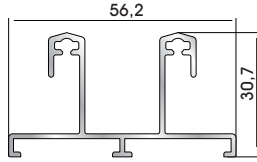

94042 W=426gr/m
A=0,252m²/m

Hook
(for 94035 shutter sash profile & 94505 insect screen sash profile)

94052 W=574gr/m
A=0,280m²/m

Additional profile
(for 94035 shutter sash profile & 94505 insect screen sash profile)

29005 W=294gr/m
A=0,169m²/m

Insect screen single track

29015 W=570gr/m
A=0,325m²/m

Insect screen double track

29035 W=699gr/m
A=0,335m²/m

Insect screen sash
for 29005 & 29015 profiles

52525 W=536gr/m
A=0,156m²/m