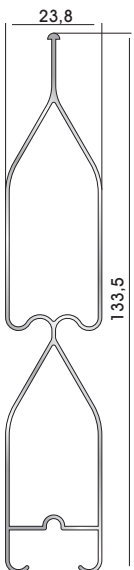

Double track

94975 W=1687gr/m
A=0,833m²/m

Triple track

31294 W=199gr/m
A=0,052m²/m

Stainless steel track insert
(for 94985, 94965, 94975 track profiles)

65065 W=117gr/m
A=0,040m²/m

Anodized track insert
(for insect screen & shutter for 94985, 94965, 94975 track profiles)

94995 W=439gr/m
A=0,232m²/m

Additional track

82300 W=221gr/m
A=0,062m²/m

Track support
(for 94995 additional track)

82455 W=73gr/m
A=0,074m²/m

Anodized track cover
(for 94995 additional track)

94165 W=1132gr/m
A=0,464m²/m

82432 W=238gr/m
A=0,145m²/m

Additional profile
for casing trim 82422

46925 W=371gr/m
A=0,223m²/m

Round screwing casing trim

40495 W=691gr/m
A=0,302m²/m

Shutter louver 'traditional'

40465 W=724gr/m
A=0,287m²/m

Shutter louver 'round'

40435 W=786gr/m
A=0,372m²/m

Shutter louver 'canted' (big)

40415 W=794gr/m
A=0,342m²/m

Shutter louver 'canted'

82465 W=482gr/m
A=0,306m²/m

Shutter louver 'S' (big)

82335 W=436gr/m
A=0,272m²/m