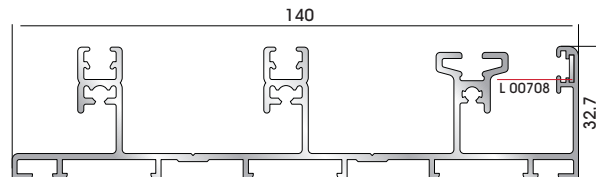

DORAL
ALUMINIUM SYSTEMS

Partner for success!

LIFTING & SLIDING
HEAVY DUTY TYPE

magic slide MULTI SAFE
ISOTHERMIC

for **CE** marking

94985 W=1233gr/m
A=0,601m²/m

Double track with groove

94965 W=1199gr/m
A=0,598m²/m

Double track

94975 W=1687gr/m
A=0,833m²/m

Triple track

31294 W=199gr/m
A=0,052m²/m

Stainless steel track insert
(for 94985, 94965, 94975 track profiles)

65065 W=117gr/m
A=0,040m²/m

Anodized track insert
(for insect screen & shutter for 94985, 94965, 94975 track profiles)