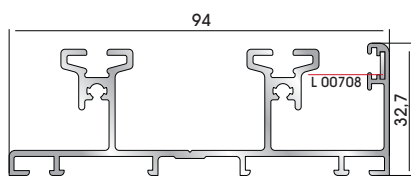

DORAL
ALUMINIUM SYSTEMS

Partner for success!

LIFTING & SLIDING
HEAVY DUTY TYPE

magic slide MULTI SAFE
ISOTHERMIC

for **CE** marking

94985 W=1233gr/m
A=0,601m²/m

Double track with groove

94965 W=1199gr/m
A=0,598m²/m

Double track

94975 W=1687gr/m
A=0,833m²/m

Triple track

31294 W=199gr/m
A=0,052m²/m

Stainless steel track insert
(for 94985, 94965, 94975 track profiles)

65065 W=117gr/m
A=0,040m²/m

Anodized track insert
(for insect screen & shutter for 94985, 94965, 94975 track profiles)