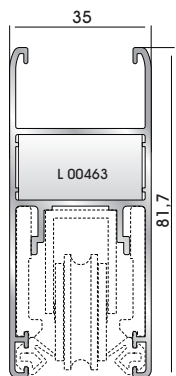

Double track

94975 W=1687gr/m
A=0,833m²/m

Triple track

31294 W=199gr/m
A=0,052m²/m

Stainless steel track insert
(for 94985, 94965, 94975 track profiles)

65065 W=117gr/m
A=0,040m²/m

Anodized track insert
(for insect screen & shutter for 94985, 94965, 94975 track profiles)

94995 W=439gr/m
A=0,232m²/m

Additional track

82300 W=221gr/m
A=0,062m²/m

Track support
(for 94995 additional track)

82455 W=73gr/m
A=0,074m²/m

Anodized track cover
(for 94995 additional track)

94165 W=1132gr/m
A=0,464m²/m

Window/balcony door sash

94035 W=1067gr/m
A=0,445m²/m

Shutter sash

94075 W=939gr/m
A=0,307m²/m

Sash muntin
(for 94035 shutter sash profile)

94505 W=1028gr/m
A=0,434m²/m

Insect screen sash

94515 W=488gr/m
A=0,170m²/m