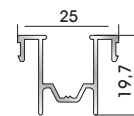

82432 W=238gr/m
A=0,145m²/m

Additional profile
for casing trim 82422

46925 W=371gr/m
A=0,223m²/m

Round screwing casing trim

40495 W=691gr/m
A=0,302m²/m

Shutter louver 'traditional'

40465 W=724gr/m
A=0,287m²/m

Shutter louver 'round'

40435 W=786gr/m
A=0,372m²/m

Shutter louver 'canted' (big)

40415 W=794gr/m
A=0,342m²/m

Shutter louver 'canted'

82465 W=482gr/m
A=0,306m²/m

Shutter louver 'S' (big)

82335 W=436gr/m
A=0,272m²/m

Shutter louver 'S'

82325 W=221gr/m
A=0,160m²/m

Additional profile
for shutter louver 'S'

Table of accessories

00463  Corner joint bracket (Die-cast aluminium)	00468  Corner joint bracket (Die-cast aluminium)	94091  Corner joint bracket for 94985, 94965, 94975 frame profiles (Aluminium)	00708  Alignment square (Stainless steel)	94031  Alignment square (Polyamide 6.6 Black)	94304  Alignment square (Polyamide 6.6 Black)
94307  Set for 94172 hook cap (Polyamide 6.6 Black)	94003  Cap for hook profile (Polyamide 6.6 Black)	82084  Accessory for frame join (Aluminium)	94102  Spacer for locks (Aluminium Black) (for 92101, 92102)	94730  Security spacer (Polyamide 6.6 Black) (for 94035, 94165 sash profiles)	94089  Tightness corner & glazing block for 94035 profile (Polyamide 6.6 Black)
94306  Tightness corner & glazing block (Polyamide 6.6 Black)	94090  3 wheels adjustable roller (for 94035 sash profile) (Aluminium)	94086  2 wheels adjustable roller (Aluminium) (for 94035 sash profile)	08209  Adjustable roller (for 94505 insect screen sash profile) (Polyamide 6.6 Black)	00370  Security spacer (for 94505 insect screen sash profile) (Polyamide 6.6 Black)	40496  Side cap for shutter louver 40495 (Polyamide 6.6 Black)