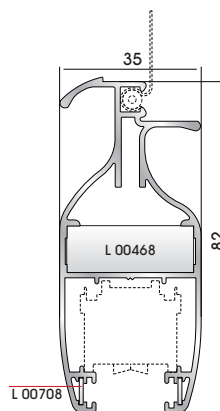

Double track

94975 W=1687gr/m
A=0,833m²/m

Triple track

31294 W=199gr/m
A=0,052m²/m

Stainless steel track insert
(for 94985, 94965, 94975 track profiles)

65065 W=117gr/m
A=0,040m²/m

Anodized track insert
(for insect screen & shutter for 94985, 94965, 94975 track profiles)

Window/balcony door sash

94035 W=1067gr/m
A=0,445m²/m

Shutter sash

94075 W=939gr/m
A=0,307m²/m

Sash muntin
(for 94035 shutter sash profile)

94505 W=1028gr/m
A=0,434m²/m

Insect screen sash

94515 W=488gr/m
A=0,170m²/m

Insect screen muntin
for 94505 insect screen sash profile

94172 W=417gr/m
A=0,245m²/m

Sash hook for 94165 window/balcony door sash profile

94182 W=528gr/m
A=0,278m²/m

Additional profile for 94165 window/balcony door sash profile

94042 W=426gr/m
A=0,252m²/m

Hook
(for 94035 shutter sash profile & 94505 insect screen sash profile)

94052 W=574gr/m
A=0,280m²/m

Additional profile
(for 94035 shutter sash profile & 94505 insect screen sash profile)