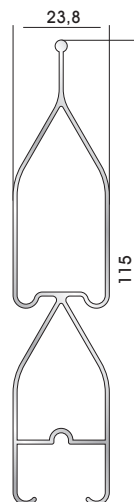

Double track

94975 W=1687gr/m
A=0,833m²/m

Triple track

31294 W=199gr/m
A=0,052m²/m

Stainless steel track insert
(for 94985, 94965, 94975 track profiles)

65065 W=117gr/m
A=0,040m²/m

Anodized track insert
(for insect screen & shutter for 94985, 94965, 94975 track profiles)

Insect screen muntin
for 29035 profile

82412 W=230gr/m
A=0,131m²/m

Cover for casing
Trim 82422

46125 W=271gr/m
A=0,176m²/m

Flat screwing casing trim

82422 W=659gr/m
A=0,371m²/m

Casing trim for built-in
windows/balcony doors
& shutters

82432 W=238gr/m
A=0,145m²/m

Additional profile
for casing trim 82422

46925 W=371gr/m
A=0,223m²/m

Round screwing casing trim

40495 W=691gr/m
A=0,302m²/m

Shutter louver 'traditional'

40465 W=724gr/m
A=0,287m²/m

Shutter louver 'round'

40435 W=786gr/m
A=0,372m²/m

Shutter louver 'canted' (big)

40415 W=794gr/m
A=0,342m²/m

Shutter louver 'canted'

82465 W=482gr/m
A=0,306m²/m

Shutter louver 'S' (big)

82335 W=436gr/m
A=0,272m²/m