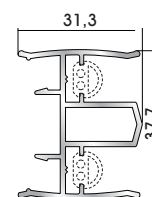

Insect screen muntin
for 94505 insect screen sash profile

94172 W=417gr/m
A=0,245m²/m

Sash hook for 94165 window/balcony door sash profile

94182 W=528gr/m
A=0,278m²/m

Additional profile for 94165 window/balcony door sash profile

94042 W=426gr/m
A=0,252m²/m

Hook
(for 94035 shutter sash profile & 94505 insect screen sash profile)

94052 W=574gr/m
A=0,280m²/m

Additional profile
(for 94035 shutter sash profile & 94505 insect screen sash profile)