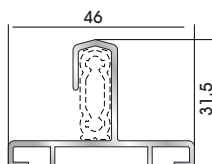

Double track

94975 W=1687gr/m
A=0,833m²/m

Triple track

31294 W=199gr/m
A=0,052m²/m

Stainless steel track insert
(for 94985, 94965, 94975 track profiles)

65065 W=117gr/m
A=0,040m²/m

Anodized track insert
(for insect screen & shutter for 94985, 94965, 94975 track profiles)