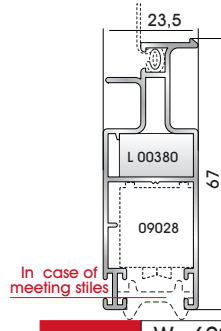

94042 W=426gr/m
A=0,252m²/m

Hook
(for 94035 shutter sash profile & 94505 insect screen sash profile)

94052 W=574gr/m
A=0,280m²/m

Additional profile
(for 94035 shutter sash profile & 94505 insect screen sash profile)

29005 W=294gr/m
A=0,169m²/m

Insect screen single track

29015 W=570gr/m
A=0,325m²/m

Insect screen double track

29035 W=699gr/m
A=0,335m²/m

Insect screen sash
for 29005 & 29015 profiles

52525 W=536gr/m
A=0,156m²/m