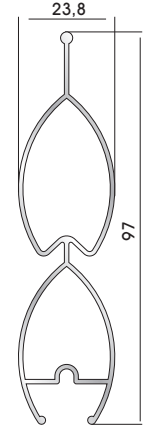

Insect screen muntin
for 29035 profile

82412 W=230gr/m
A=0,131m²/m

Cover for casing
Trim 82422

46125 W=271gr/m
A=0,176m²/m

Flat screwing casing trim

82422 W=659gr/m
A=0,371m²/m

Casing trim for built-in
windows/balcony doors
& shutters

82432 W=238gr/m
A=0,145m²/m

Additional profile
for casing trim 82422

46925 W=371gr/m
A=0,223m²/m

Round screwing casing trim

40495 W=691gr/m
A=0,302m²/m

Shutter louver 'traditional'

40465 W=724gr/m
A=0,287m²/m

Shutter louver 'round'

40435 W=786gr/m
A=0,372m²/m

Shutter louver 'canted' (big)

40415 W=794gr/m
A=0,342m²/m

Shutter louver 'canted'

82465 W=482gr/m
A=0,306m²/m

Shutter louver 'S' (big)

82335 W=436gr/m
A=0,272m²/m

Shutter louver 'S'

82325 W=221gr/m
A=0,160m²/m

Additional profile
for shutter louver 'S'

Table of accessories

00463  Corner joint bracket (Die-cast aluminium)	00468  Corner joint bracket (Die-cast aluminium)	94091  Corner joint bracket for 94985, 94965, 94975 frame profiles (Aluminium)	00708  Alignment square (Stainless steel)	94031  Alignment square (Polyamide 6.6 Black)	94304  Alignment square (Polyamide 6.6 Black)
94307  Set for 94172 hook cap (Polyamide 6.6 Black)	94003  Cap for hook profile (Polyamide 6.6 Black)	82084  Accessory for frame join (Aluminium)	94102  Spacer for locks (Aluminium Black) (for 92101, 92102)	94730  Security spacer (Polyamide 6.6 Black) (for 94035, 94165 sash profiles)	94089  Tightness corner & glazing block for 94035 profile (Polyamide 6.6 Black)
94306  Tightness corner & glazing block (Polyamide 6.6 Black)	94090  3 wheels adjustable roller (for 94035 sash profile) (Aluminium)	94086  2 wheels adjustable roller (Aluminium) (for 94035 sash profile)	08209  Adjustable roller (for 94505 insect screen sash profile) (Polyamide 6.6 Black)	00370  Security spacer (for 94505 insect screen sash profile) (Polyamide 6.6 Black)	40496  Side cap for shutter louver 40495 (Polyamide 6.6 Black)