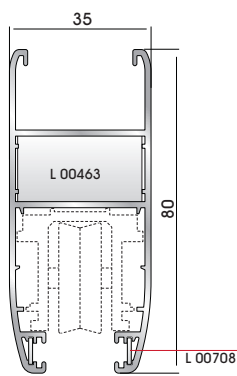

Double track

94975 W=1687gr/m
A=0,833m²/m

Triple track

31294 W=199gr/m
A=0,052m²/m

Stainless steel track insert
(for 94985, 94965, 94975 track profiles)

65065 W=117gr/m
A=0,040m²/m

Anodized track insert
(for insect screen & shutter for 94985, 94965, 94975 track profiles)

94995 W=439gr/m
A=0,232m²/m

Additional track

82300 W=221gr/m
A=0,062m²/m

Track support
(for 94995 additional track)

82455 W=73gr/m
A=0,074m²/m

Anodized track cover
(for 94995 additional track)

94165 W=1132gr/m
A=0,464m²/m

Window/balcony door sash

94035 W=1067gr/m
A=0,445m²/m

Shutter sash

94075 W=939gr/m
A=0,307m²/m

Sash muntin
(for 94035 shutter sash profile)

94505 W=1028gr/m
A=0,434m²/m

Insect screen sash

94515 W=488gr/m
A=0,170m²/m