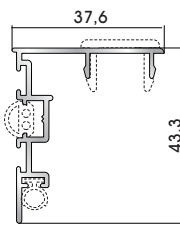

Insect screen muntin
for 94505 insect screen sash profile

94172 W=417gr/m
A=0,245m²/m

Sash hook for 94165 window/balcony door sash profile

94182 W=528gr/m
A=0,278m²/m

Additional profile for 94165 window/balcony door sash profile

94042 W=426gr/m
A=0,252m²/m

Hook
(for 94035 shutter sash profile & 94505 insect screen sash profile)

94052 W=574gr/m
A=0,280m²/m

Additional profile
(for 94035 shutter sash profile & 94505 insect screen sash profile)