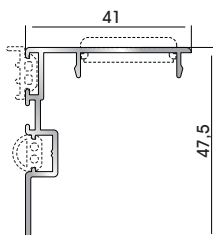

Window/balcony door sash

94035 W=1067gr/m
A=0,445m²/m

Shutter sash

94075 W=939gr/m
A=0,307m²/m

Sash muntin
(for 94035 shutter sash profile)

94505 W=1028gr/m
A=0,434m²/m

Insect screen sash

94515 W=488gr/m
A=0,170m²/m

Insect screen muntin
for 94505 insect screen sash profile

94172 W=417gr/m
A=0,245m²/m

Sash hook for 94165 window/balcony door sash profile

94182 W=528gr/m
A=0,278m²/m

Additional profile for 94165 window/balcony door sash profile

94042 W=426gr/m
A=0,252m²/m

Hook
(for 94035 shutter sash profile & 94505 insect screen sash profile)

94052 W=574gr/m
A=0,280m²/m

Additional profile
(for 94035 shutter sash profile & 94505 insect screen sash profile)