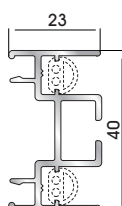

94995 W=439gr/m
A=0,232m²/m

Additional track

82300 W=221gr/m
A=0,062m²/m

Track support
(for 94995 additional track)

82455 W=73gr/m
A=0,074m²/m

Anodized track cover
(for 94995 additional track)

94165 W=1132gr/m
A=0,464m²/m

Window/balcony door sash

94035 W=1067gr/m
A=0,445m²/m

Shutter sash

94075 W=939gr/m
A=0,307m²/m

Sash muntin
(for 94035 shutter sash profile)

94505 W=1028gr/m
A=0,434m²/m

Insect screen sash

94515 W=488gr/m
A=0,170m²/m

Insect screen muntin
for 94505 insect screen sash profile

94172 W=417gr/m
A=0,245m²/m

Sash hook for 94165 window/balcony door sash profile

94182 W=528gr/m
A=0,278m²/m

Additional profile for 94165 window/balcony door sash profile

94042 W=426gr/m
A=0,252m²/m

Hook
(for 94035 shutter sash profile & 94505 insect screen sash profile)

94052 W=574gr/m
A=0,280m²/m

Additional profile
(for 94035 shutter sash profile & 94505 insect screen sash profile)