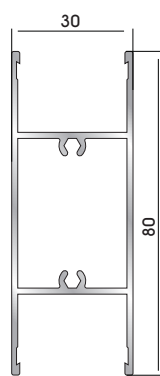

Double track

94975 W=1687gr/m
A=0,833m²/m

Triple track

31294 W=199gr/m
A=0,052m²/m

Stainless steel track insert
(for 94985, 94965, 94975 track profiles)

65065 W=117gr/m
A=0,040m²/m

Anodized track insert
(for insect screen & shutter for 94985, 94965, 94975 track profiles)

94995 W=439gr/m
A=0,232m²/m

Additional track

82300 W=221gr/m
A=0,062m²/m

Track support
(for 94995 additional track)

82455 W=73gr/m
A=0,074m²/m

Anodized track cover
(for 94995 additional track)

94165 W=1132gr/m
A=0,464m²/m

Window/balcony door sash

94035 W=1067gr/m
A=0,445m²/m

Shutter sash

94075 W=939gr/m
A=0,307m²/m

Sash muntin
(for 94035 shutter sash profile)

94505 W=1028gr/m
A=0,434m²/m

Insect screen sash

94515 W=488gr/m
A=0,170m²/m