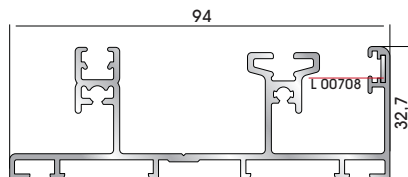

DORAL
ALUMINIUM SYSTEMS

Partner for success!

LIFTING & SLIDING
HEAVY DUTY TYPE

magic slide MULTI SAFE
ISOTHERMIC

for **CE** marking

94985 W=1233gr/m
A=0,601m²/m

Double track with groove

94965 W=1199gr/m
A=0,598m²/m

Double track

94975 W=1687gr/m
A=0,833m²/m

Triple track

31294 W=199gr/m
A=0,052m²/m

Stainless steel track insert
(for 94985, 94965, 94975 track profiles)

65065 W=117gr/m
A=0,040m²/m

Anodized track insert
(for insect screen & shutter for 94985, 94965, 94975 track profiles)