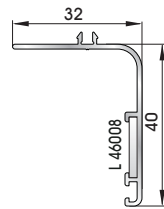

94042 W=426gr/m
A=0,252m²/m

Hook
(for 94035 shutter sash profile & 94505 insect screen sash profile)

94052 W=574gr/m
A=0,280m²/m

Additional profile
(for 94035 shutter sash profile & 94505 insect screen sash profile)

29005 W=294gr/m
A=0,169m²/m

Insect screen single track

29015 W=570gr/m
A=0,325m²/m

Insect screen double track

29035 W=699gr/m
A=0,335m²/m

Insect screen sash
for 29005 & 29015 profiles

52525 W=536gr/m
A=0,156m²/m

Insect screen muntin
for 29035 profile

82412 W=230gr/m
A=0,131m²/m

Cover for casing
Trim 82422

46125 W=271gr/m
A=0,176m²/m

Flat screwing casing trim

82422 W=659gr/m
A=0,371m²/m

Casing trim for built-in
windows/balcony doors
& shutters

82432 W=238gr/m
A=0,145m²/m

Additional profile
for casing trim 82422

46925 W=371gr/m
A=0,223m²/m

Round screwing casing trim

40495 W=691gr/m
A=0,302m²/m

Shutter louver 'traditional'

40465 W=724gr/m
A=0,287m²/m